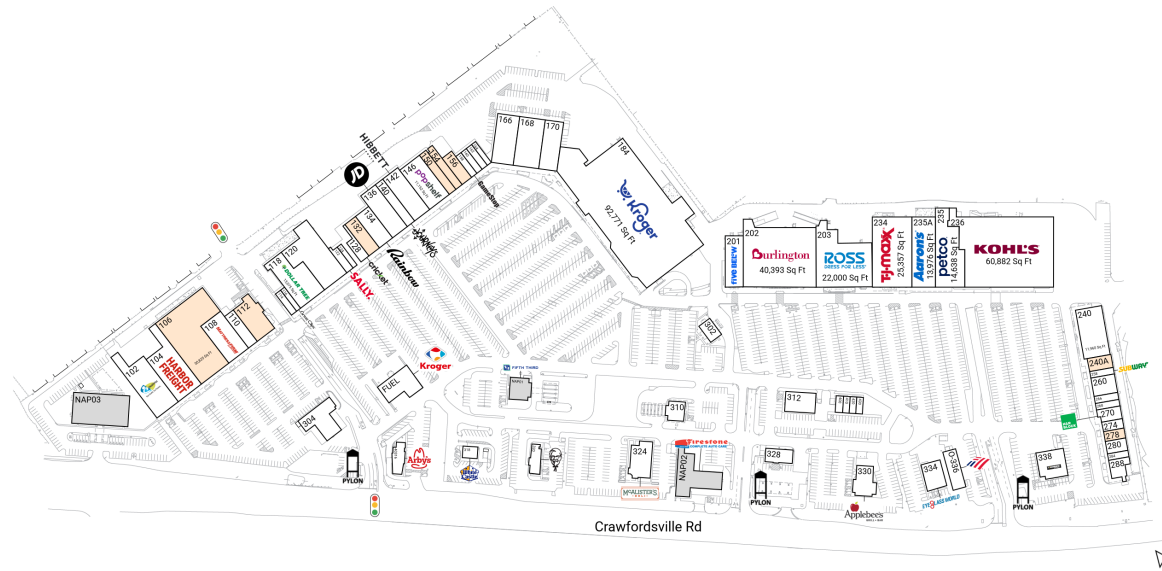

Speedway Super Center

5620-6020 Crawfordsville Road | Speedway, IN 46224

Marion County Indianapolis-Carmel-Greenwood, IN 584,626 Sq Ft

39.7987, -86.2619

Available Spaces

106	30,825 Sq Ft	360°	154	3,600 Sq Ft	360°
112	7,704 Sq Ft	360°	156	3,545 Sq Ft	360°
132	4,800 Sq Ft		240A	2,890 Sq Ft	360°
150	2,875 Sq Ft	360°	278	1,910 Sq Ft	360°

Current Tenants

Space size listed in square feet

102	HealthNet	15,225	258	Subway	1,445
104	Harbor Freight Tools	14,178	260	Melody Salon & Suite	4,071
108	Mattress Firm	10,575	266	Affordable Insurance Agency	1,562
110	Luxe Nail Lounge	4,000	268	AccuQuest Hearing Centers	1,445
114	Eyes by India	1,450	270	H&R Block	2,690
116	Great Clips	1,210	274	Accurate Personnel Services	1,805
118	Dollar Tree	13,075	280	MAS Aesthetics Gym	2,371
120	Oak Street Health	16,675	284	Falis Place	1,245
122	Sally Beauty Supply	1,600	288	Donatos Pizzeria	2,745
124	Speedway Jewelry Phones & Perf	2,400	302	Pana Donut & Baba Tea	2,456
128	Cricket Wireless	1,500	310	Caribbean Brize Restaurant	3,098
134	Rainbow Shops	10,800	312	Flying Squirrel Axe Throwing C	5,500
136	JD Sports	8,960	318	White Castle	1,575
140	Journeys	4,480	320	KFC	2,481
142	Hibbett Sports	7,279	324	McAlister's Deli	6,450
146	pOpshelf	11,152	328	Thorntons	2,850
158	GameStop	1,600	330	Applebee's	5,400
160	Wings & Kabob	1,600	334	Eyeglass World	4,500
162	Kuakua Hawaiian BBQ & Sushi	1,600	338	Advance Auto Parts	6,993
164	Maria Hair Braiding	1,200	400	Ice Cream Cone	1,000
166	Empire Beauty Schools	10,000	410	Punta Cana Barbershop	1,000
168	Grace Beauty	11,600	420	Queen Nails	1,000
170	Miniso	8,400	430	Prideland Collectibles	1,000
184	Kroger	92,771	40316	Arby's	2,800
201	Five Below	8,525	FUEL	Kroger Fuel Center	0
202	Burlington	40,393	O-336	Bank of America	4,439
203	Ross Dress for Less	22,000	NAP01	Fifth Third Bank	1,335
234	T.J. Maxx	25,357	NAP02	Firestone Complete Auto Care	2,800
235	Petco	14,638	NAP03	NAP	0
235A	Aaron's	13,976			
236	Kohl's	60,882			
240	Indiana Bureau of Motor Vehicles Commission	11,960			

This site plan is for illustrative and information purposes only, showing the general layout of the shopping center; and is not a legal survey. Brixmor makes no representation or warranty that the shopping center is exactly as depicted as site conditions and tenant mix are subject to change over time. 4169